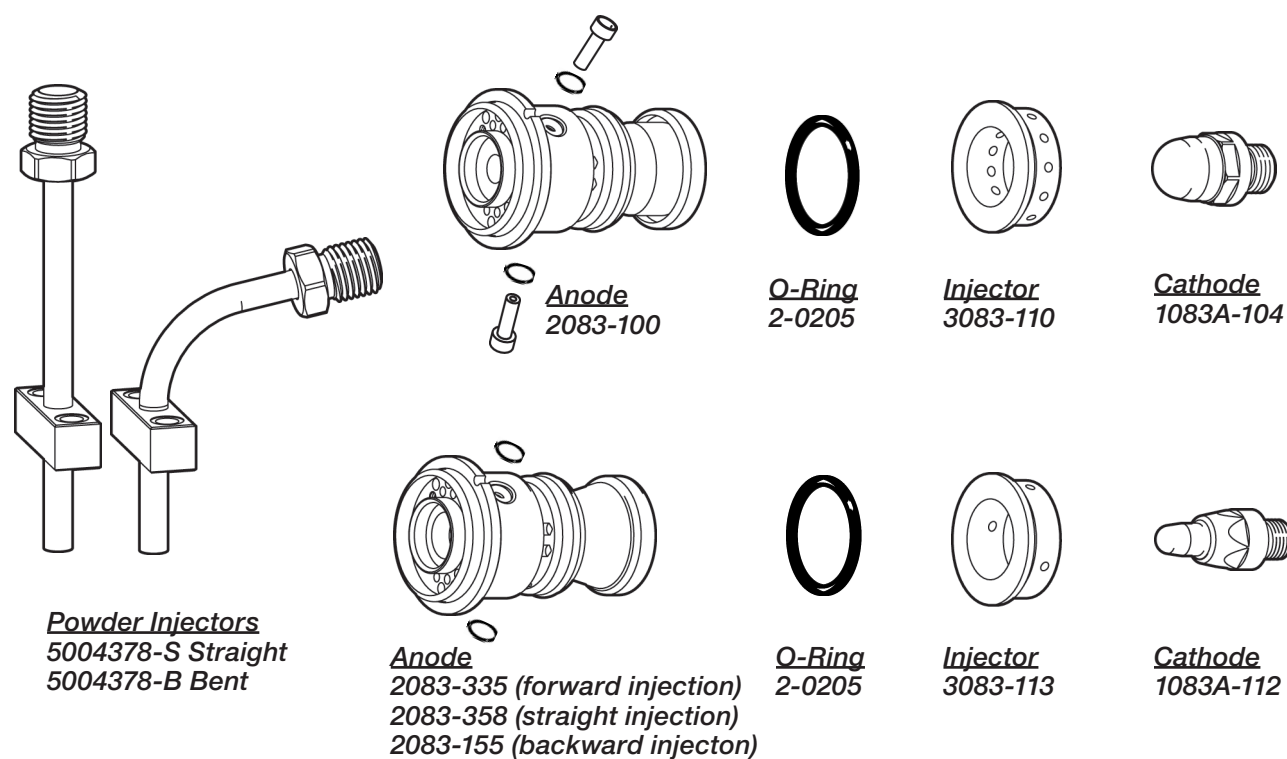

THERMAL

THERMAL