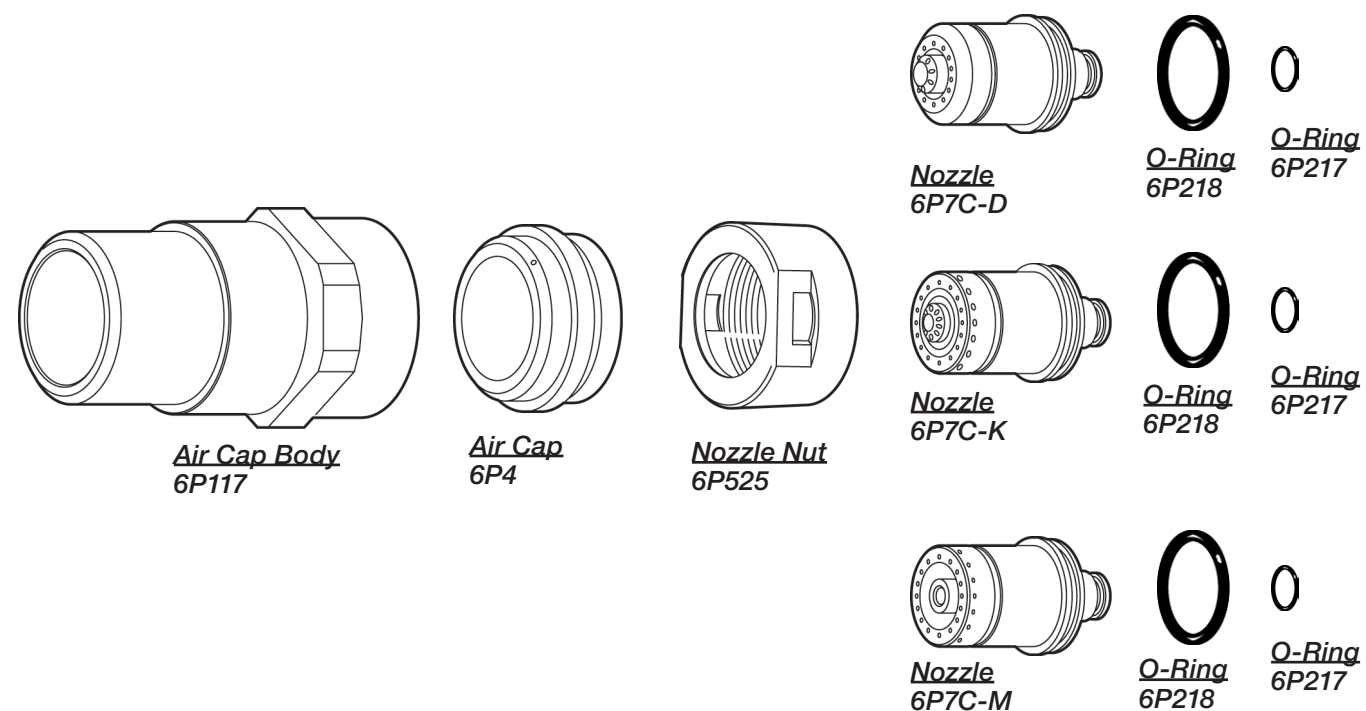

Metco® 6P11

Metco® 6RG

Metco® F4