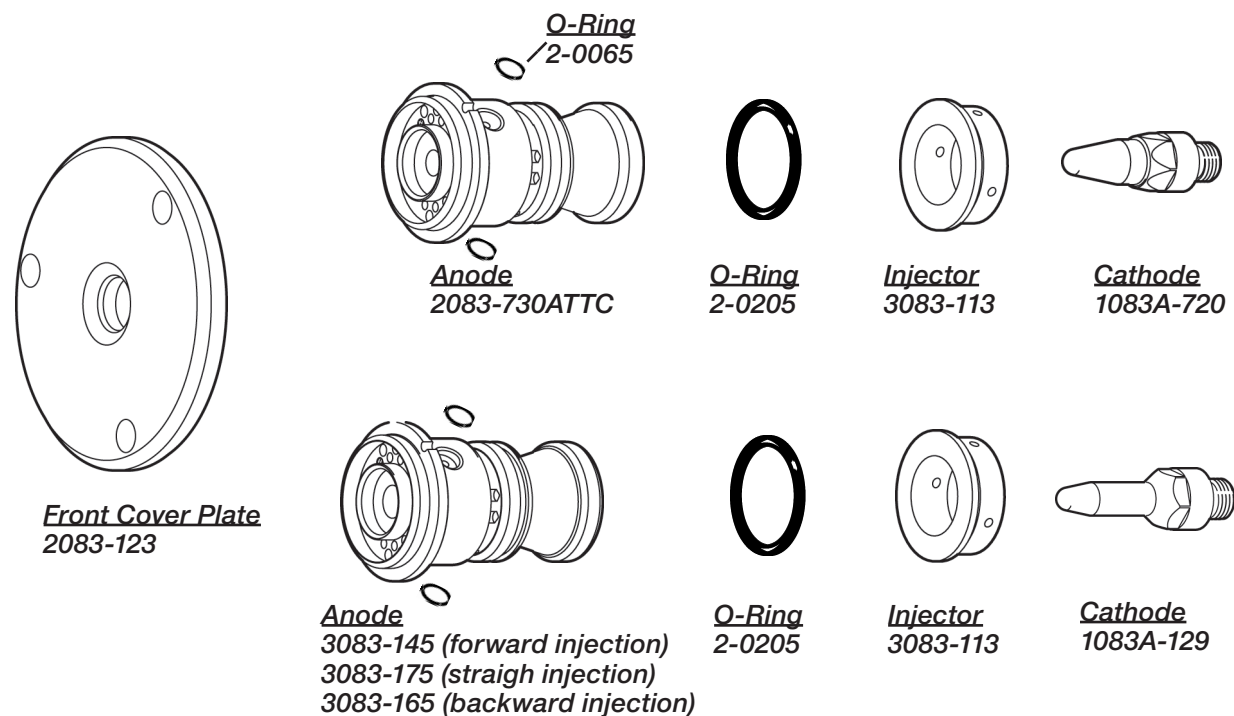

Tafa®Praxair® SG100